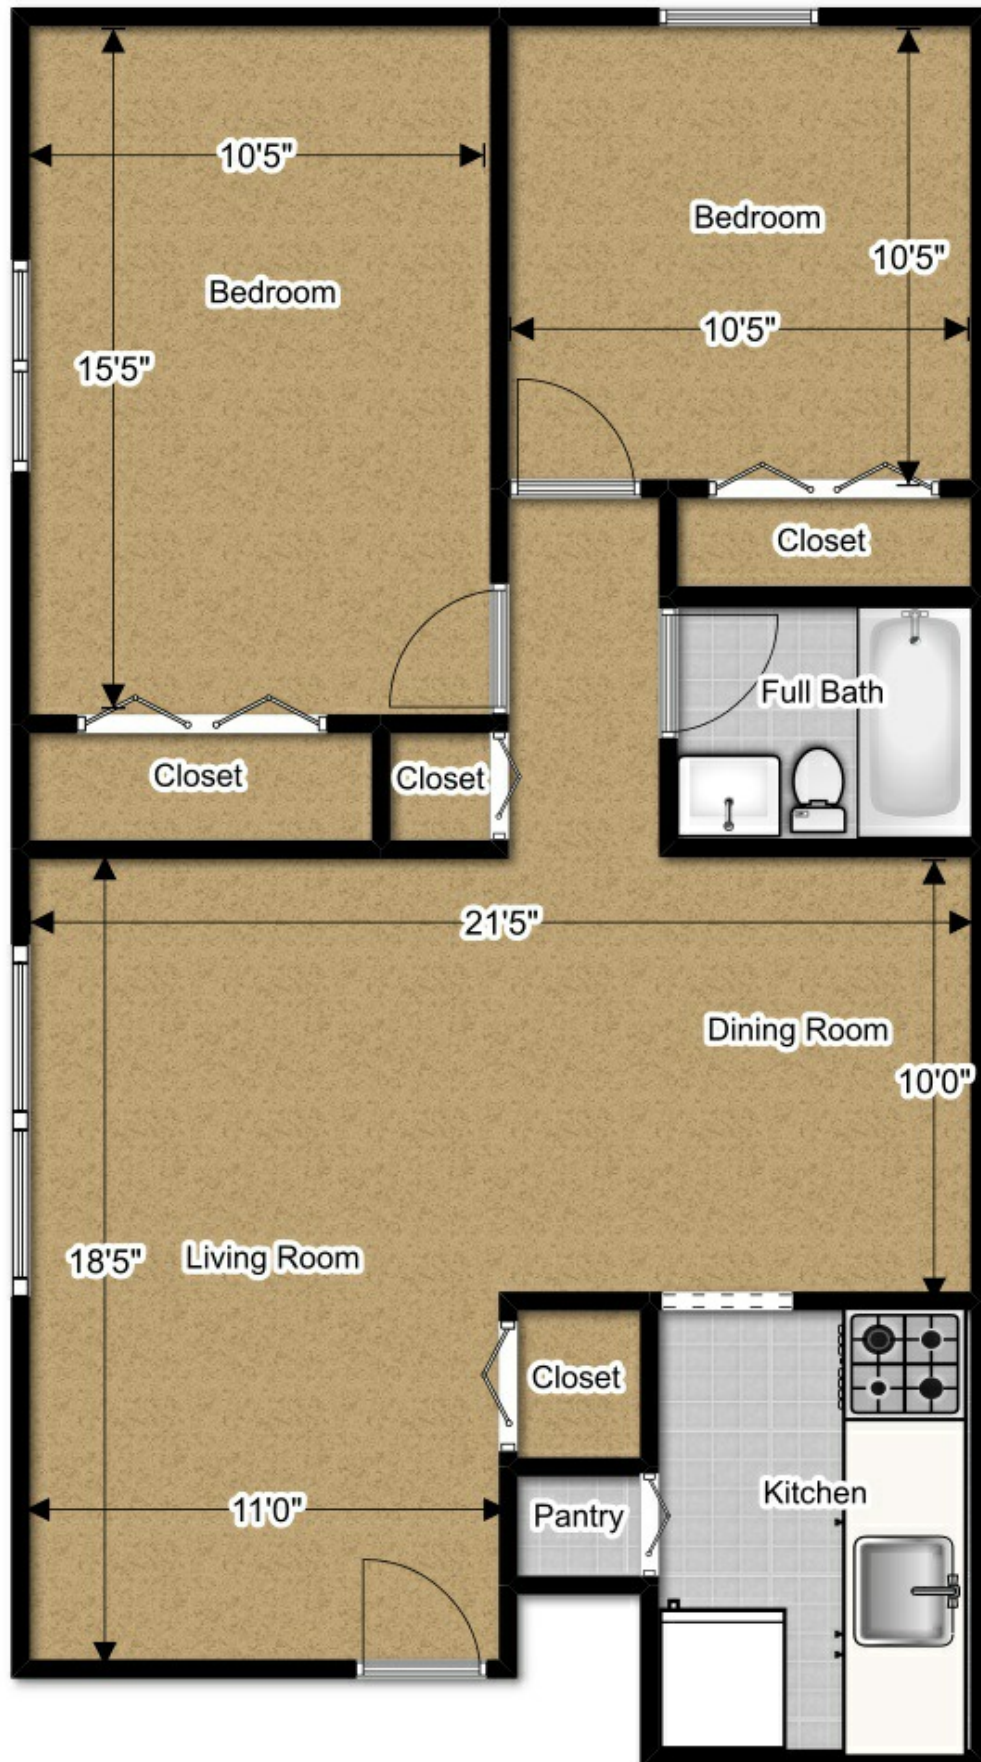

## 2 Bedroom Terrace

### Apartment Features:

Terrace Standard- fridge and stove provided, abundance of closet space, laundry on 1st floor

Terrace Remodel- all appliances included, ceiling fans, abundance of closet space, upgraded cabinets and light fixtures

## 2 Bedroom Colonial