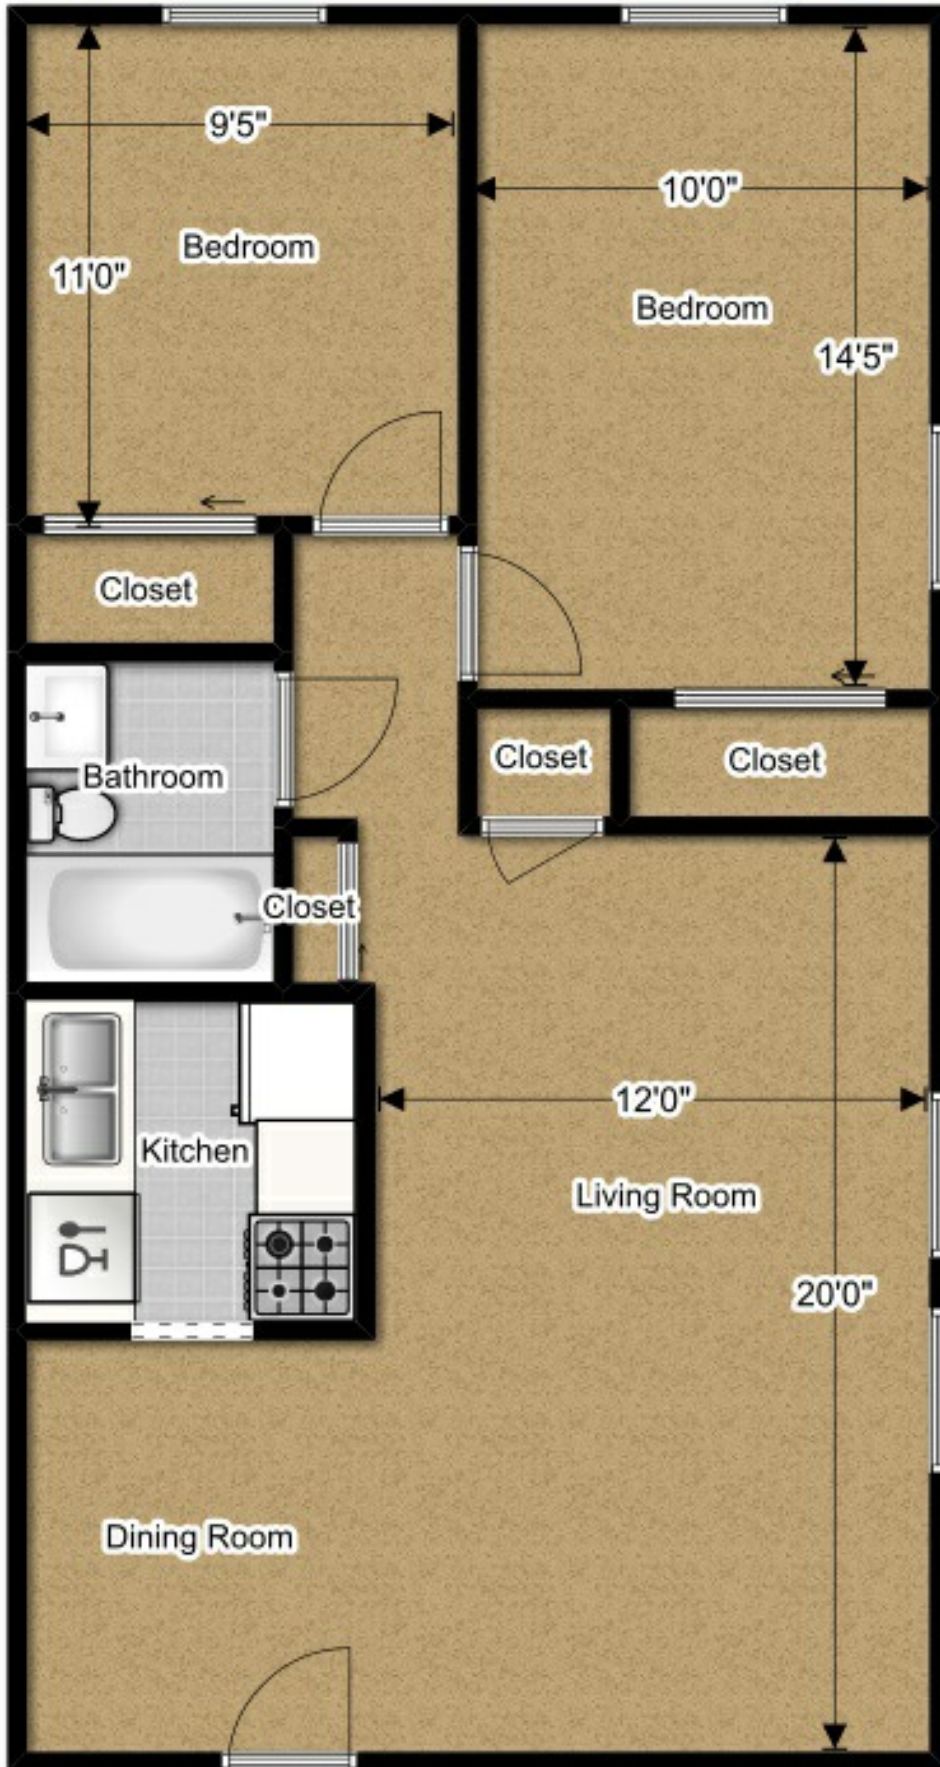

Ryan Place Apartments 2 Bedroom Village

Utilities Included:

Gas - Water - Sewer - Trash

*Rates and utilities are subject to change at any time.

Apartment Features:

Village Standard- convenient walk to campus, fridge and stove provided, laundry on 1st floor

Village Remodel- All appliances provided, ceiling fans, convenient walk to campus, upgraded cabinets and light fixtures