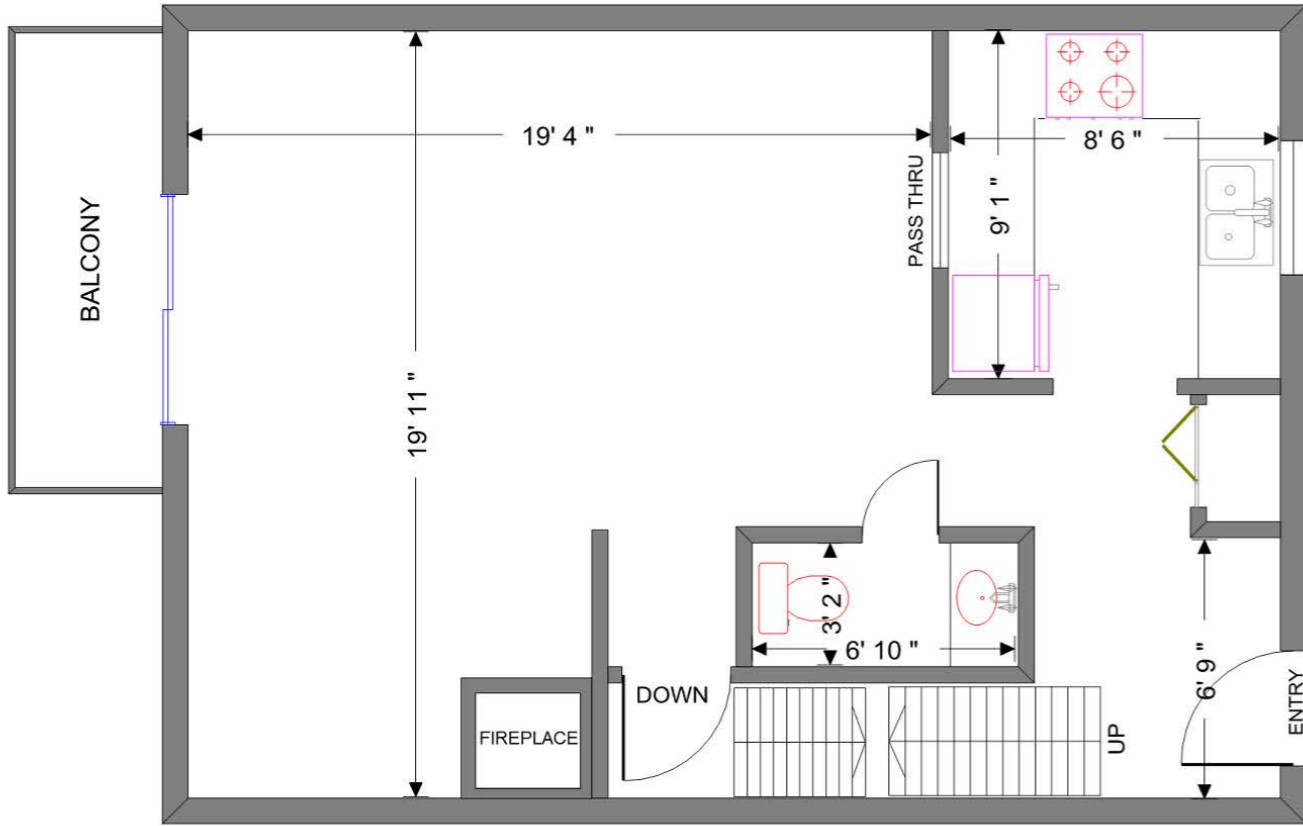

## 2nd FLOOR

882 sq. ft. total

## 1st FLOOR

## 2nd FLOOR

1088 sq. ft. total

# WOODLAND POINTE 3BR 1ST FLOOR

1386 total sq. ft.