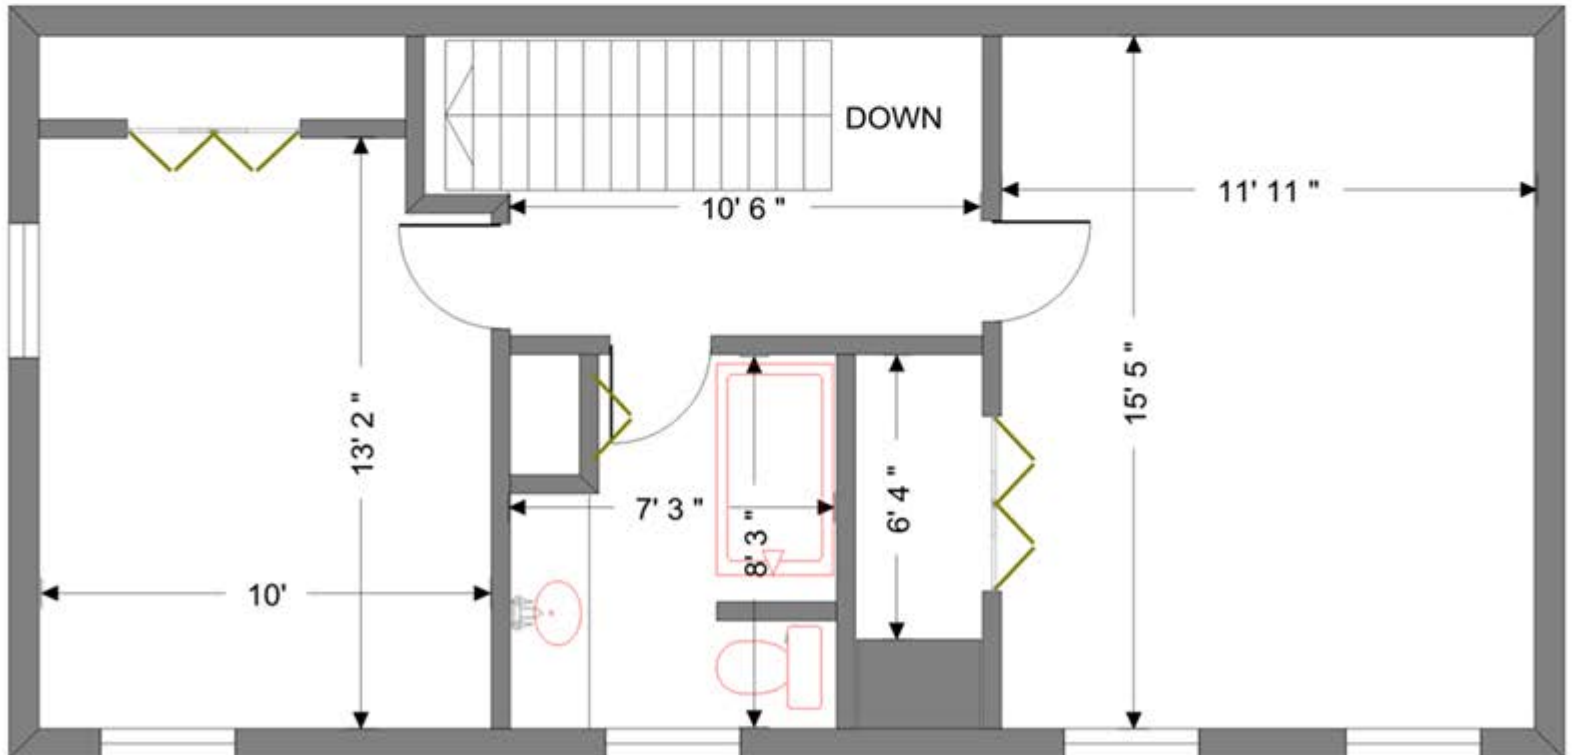

## 2nd FLOOR

882 sq. ft. total

# WOODLAND POINTE SINGLE FLOOR 2BR

806 sq. ft.

## 1st FLOOR

## 2nd FLOOR

1088 sq. ft. total