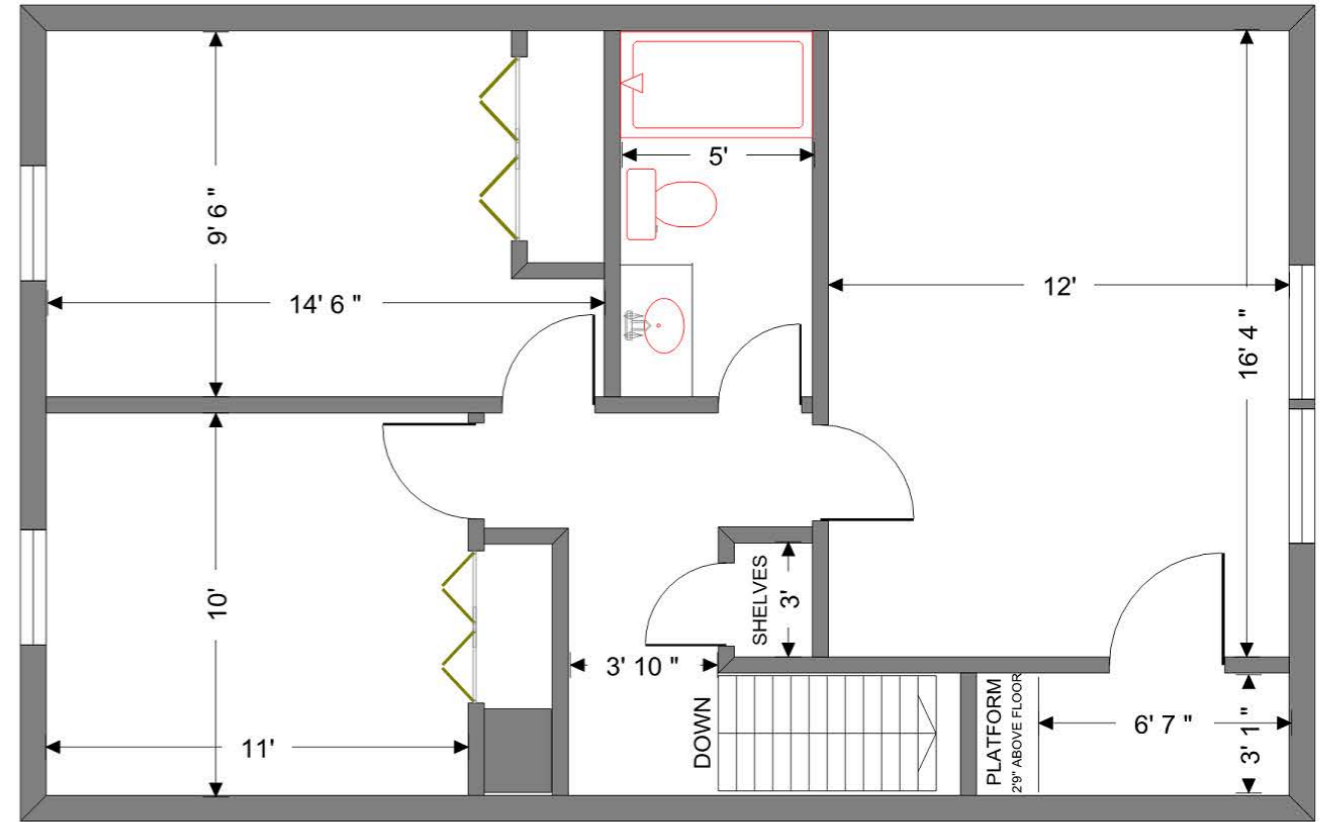

WOODLAND POINTE 3BR SECOND FLOOR