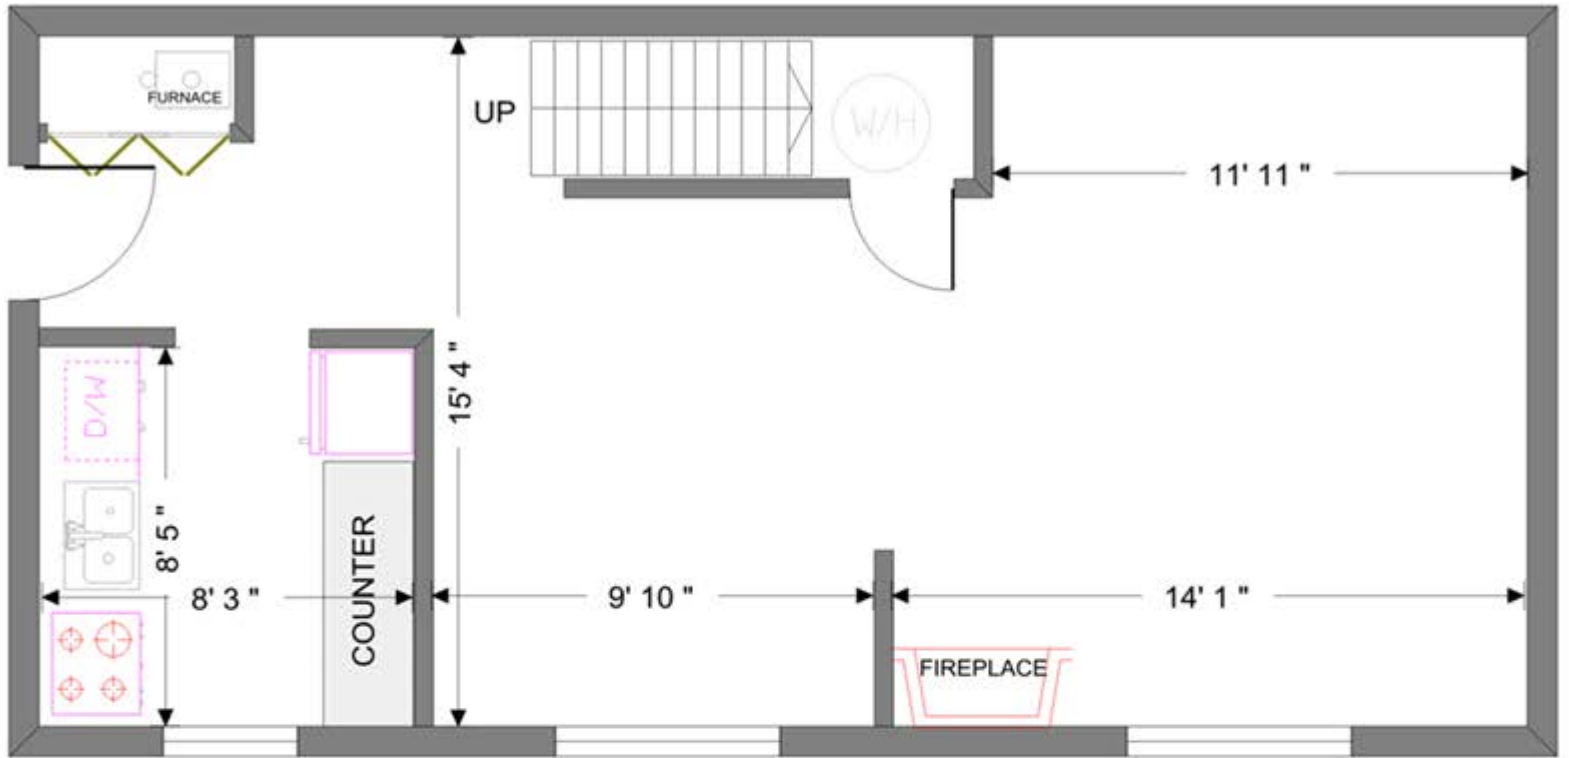

## 1st FLOOR

## 2nd FLOOR

882 sq. ft. total

# WOODLAND POINTE SINGLE FLOOR 2BR

806 sq. ft.

## 2nd FLOOR

1088 sq. ft. total