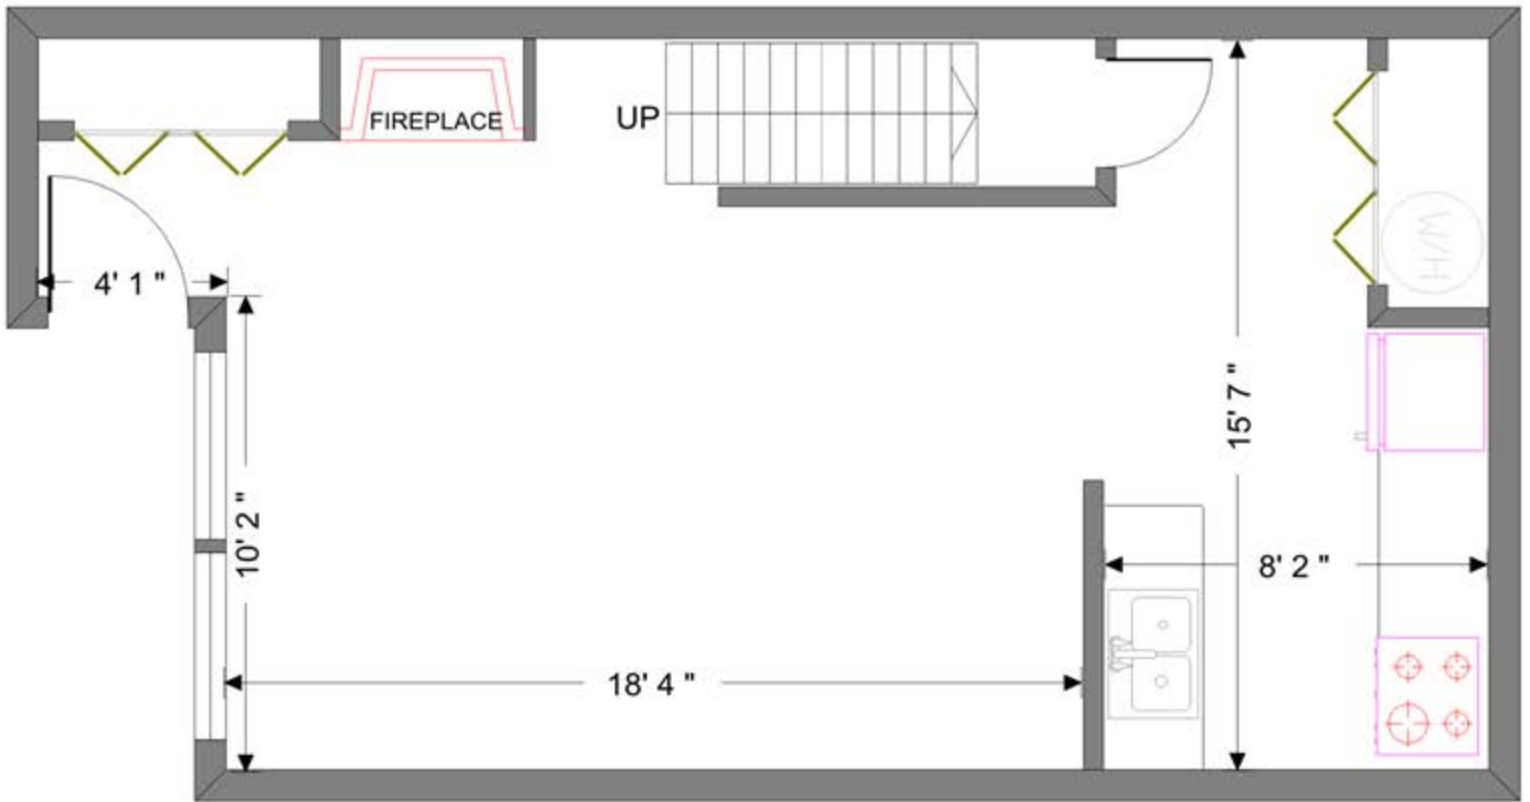

# WOODLAND POINTE SMALL 1BR 1st FLOOR

# 2nd FLOOR

640 sq. ft. total

## 1st FLOOR

## 2nd FLOOR

882 sq. ft. total