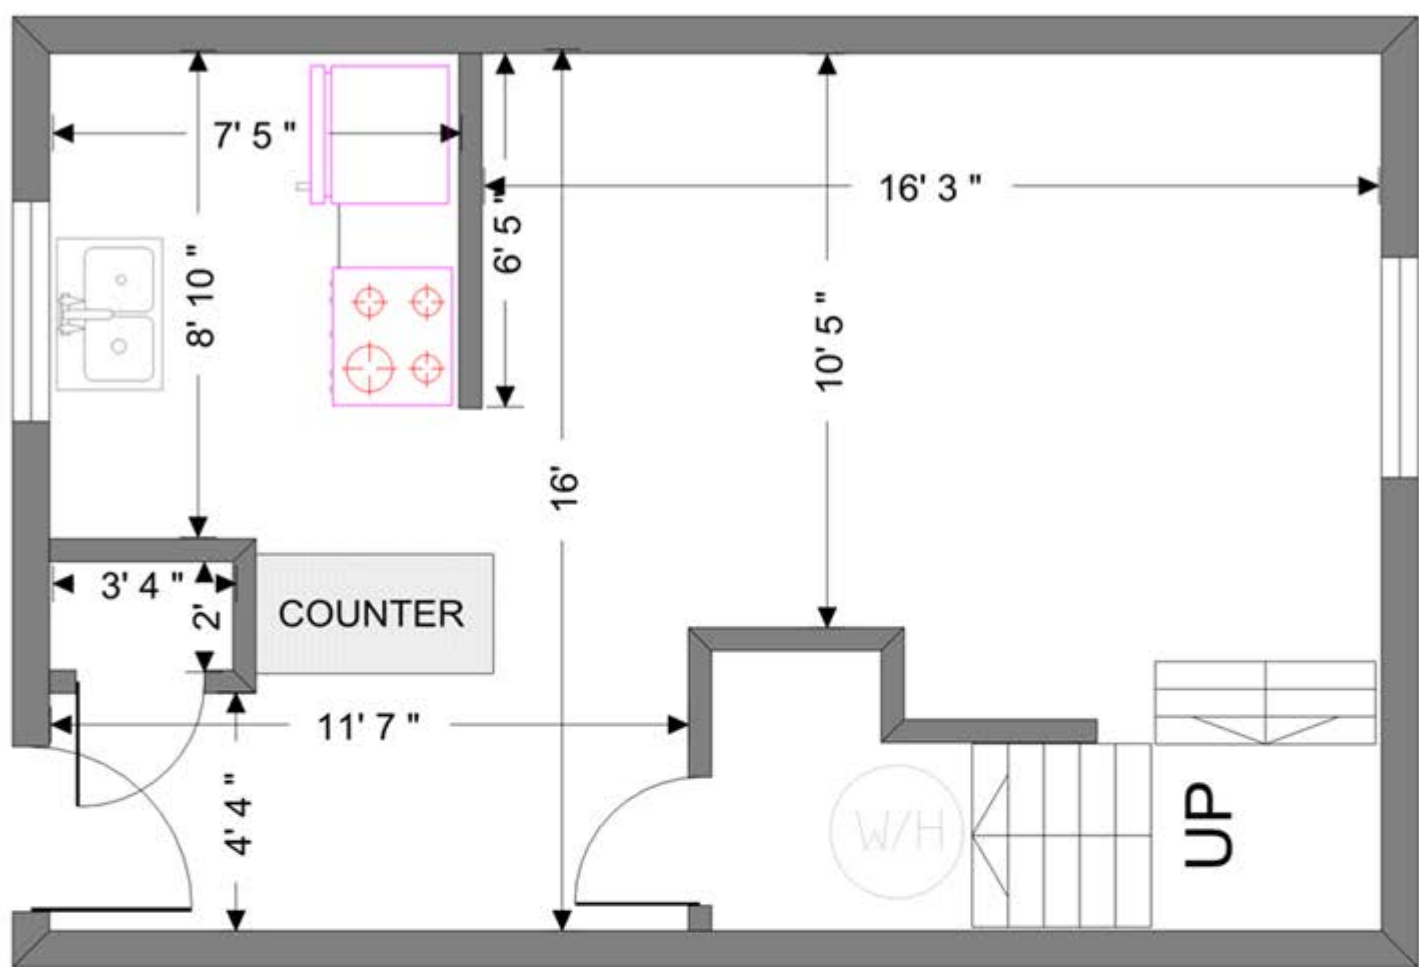

# WOODLAND POINTE SMALL 1BR 1st FLOOR

# 2nd FLOOR

640 sq. ft. total

## 1st FLOOR

## 2nd FLOOR

882 sq. ft. total