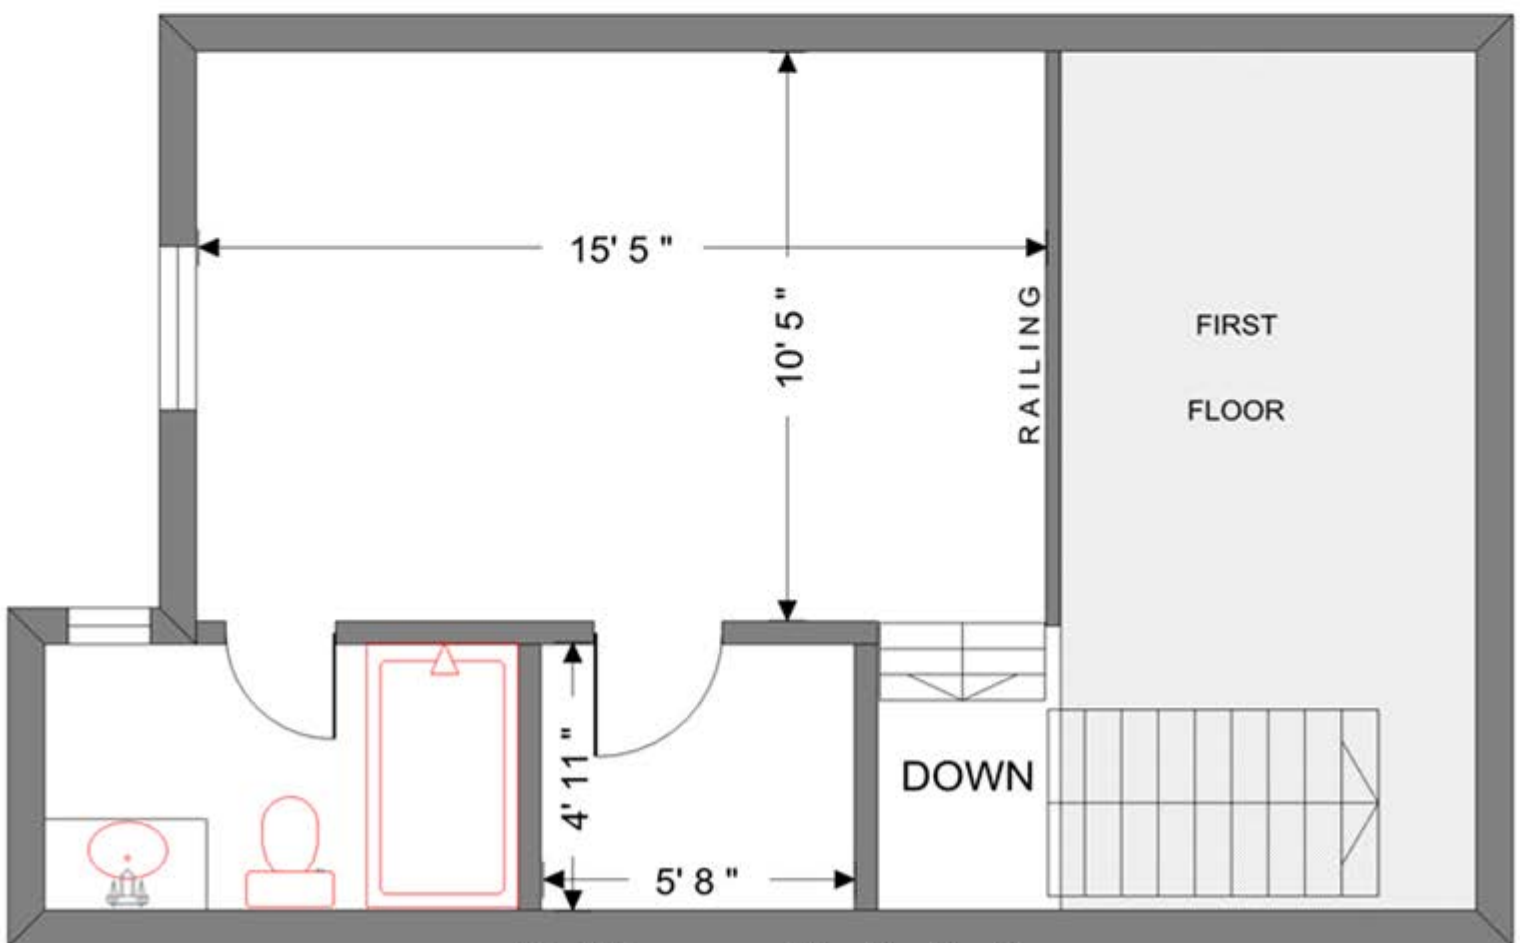

# WOODLAND POINTE SMALL 1BR 1st FLOOR

# 2nd FLOOR

640 sq. ft. total

## 1st FLOOR

## 2nd FLOOR

882 sq. ft. total