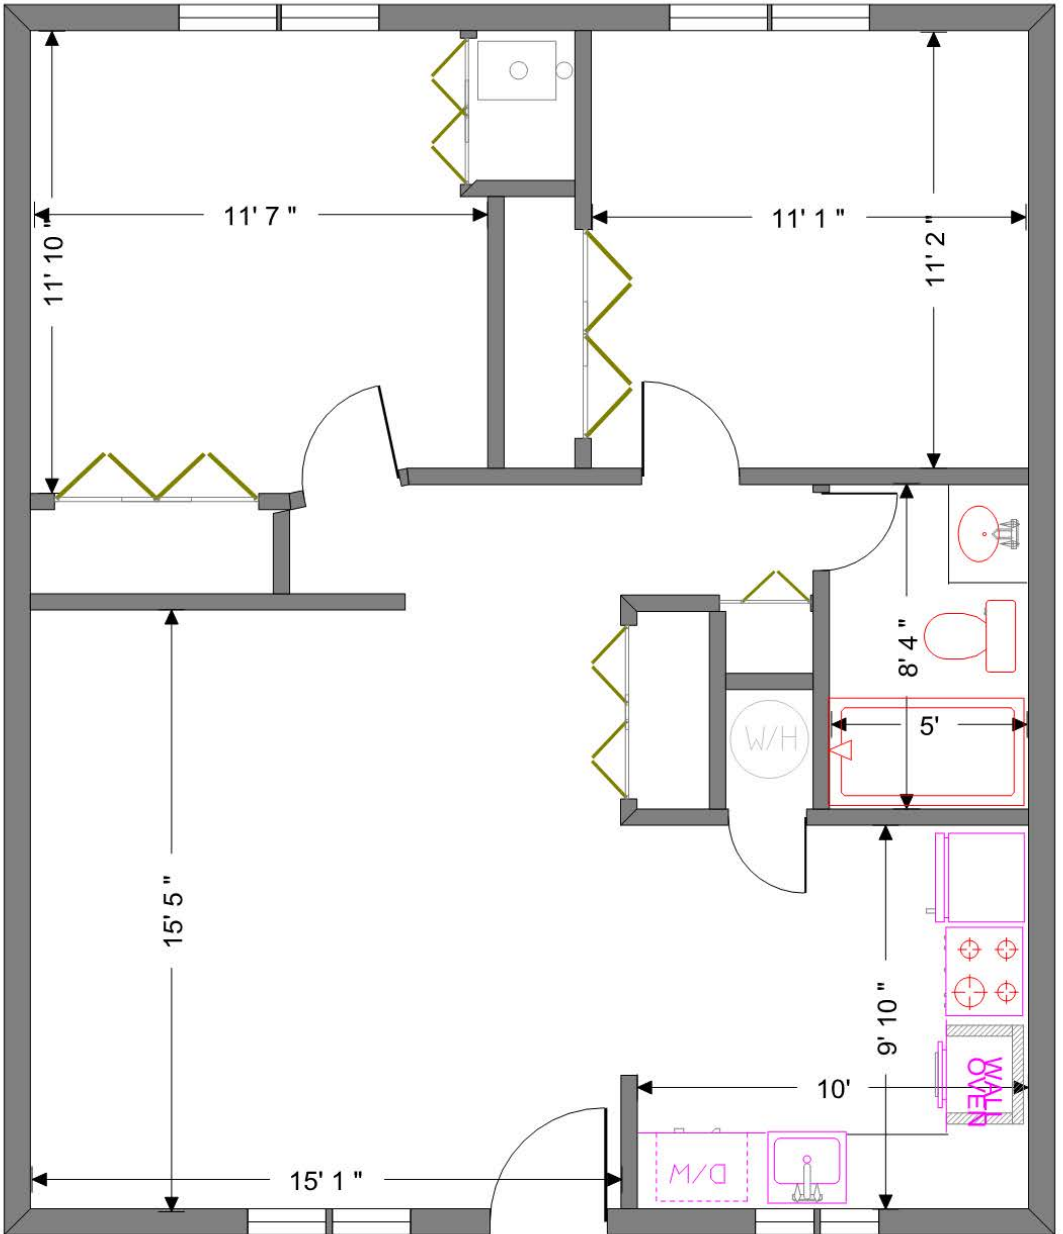

# 2nd FLOOR

640 sq. ft. total

## 1st FLOOR

## 2nd FLOOR

882 sq. ft. total

# WOODLAND POINTE SINGLE FLOOR 2BR

806 sq. ft.